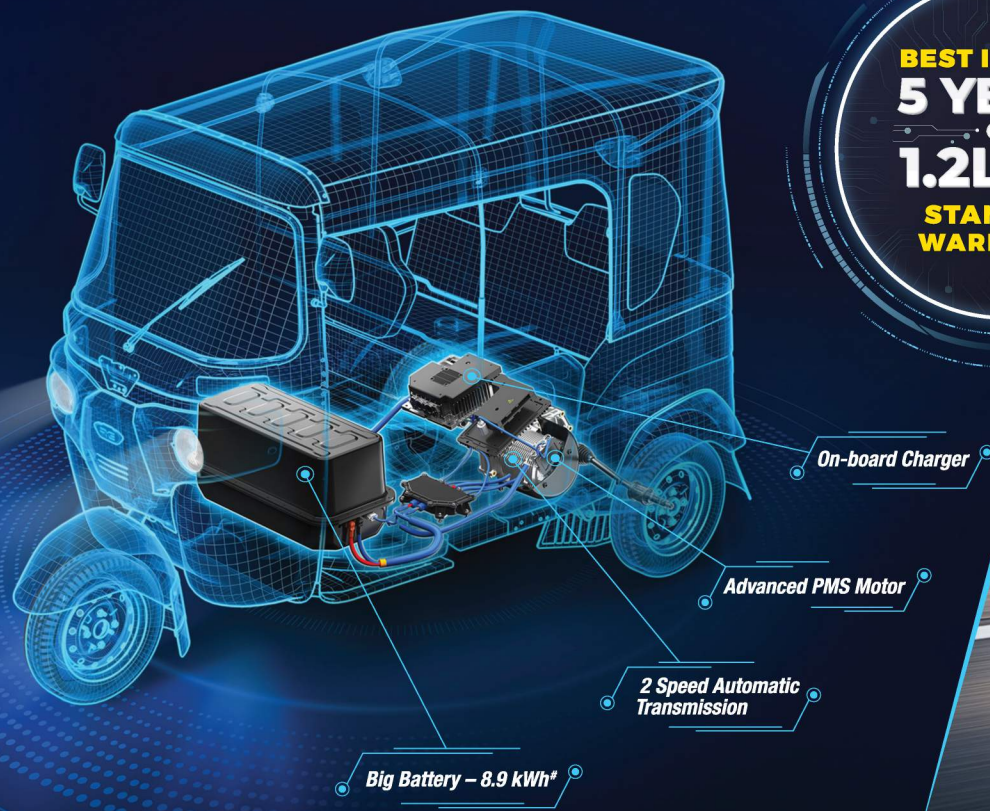

New

E-TEC 9.0

THE WORLD'S FAVOURITE INDIAN

TECHNOLOGY NAYI BHAROSA WAHI

**BEST IN CLASS
5 YEARS
OR
1.2L km
STANDARD
WARRANTY***

178 km[#] range on single charge

Better 29% Gradeability

Strong Chassis

75 Lakh^{##} satisfied customers

Roadside Assistance 1800-210-0981

*Terms & conditions apply. *As per ARAI certificate. **75 lakh represent the total number of BAJAJ three-wheeler customers.

8.9 kWh

Big Battery

With a big battery of 8.9 kWh, enjoy a long range of 178[#] km.

On-board Charger

Now charge anytime, anywhere, without the inconvenience of carrying a heavy charger.

2 Speed Automatic Transmission

Enjoy extra miles, extra earnings, and better gradeability on every road.

Drive Shaft

CV shaft which reduces maintenance and enhances durability.

Specifications

Performance

Top Speed	45 km/h (Eco 40 km/h, Power 45 km/h)
-----------	--------------------------------------

Battery

Type	Li-ion - LFP
Battery Capacity (kWh)	8.9 kWh
IP67 Packaging	Yes